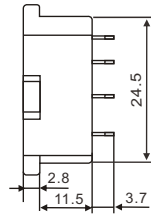

RELAY SOCKET

PTF38F Fit to JQX38 SERIES

PTF-14A Fit to LY4 SERIES

RELAY SOCKET

PT-080 Fit to LB1, LB2 SERIES

PY-080 Fit to LB2H SERIES

PY-140 Fit to LB4H SERIES

RELAY SOCKET

PTF-08A-A Fit to LB1, LB2 SERIES

PYF-08A-A Fit to LB2H SERIES

PYF-14A-A Fit to LB4H SERIES

RELAY SOCKET

PTF-08A-E Fit to LB1, LB2 SERIES

PYF-08A-E Fit to LB2H SERIES

PYF-14A-E Fit to LB4H SERIES

RS-D01 Fit to LD,LDN Series