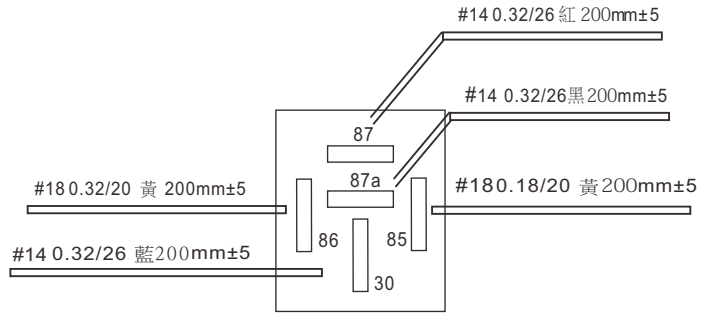

PTF-08A-A Fit to LB1, LB2 SERIES

PYF-08A-A Fit to LB2H SERIES

PYF-14A-A Fit to LB4H SERIES

RELAY SOCKET

PTF-08A-E Fit to LB1, LB2 SERIES

PYF-08A-E Fit to LB2H SERIES

PYF-14A-E Fit to LB4H SERIES

RS-D01 Fit to LD,LDN Series