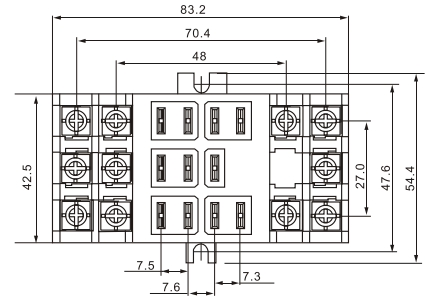

RELAY SOCKET

PTF38F Fit to JQX38 SERIES

PTF-14A Fit to LY4 SERIES

RELAY SOCKET

PT-080 Fit to LB1, LB2 SERIES

PY-080 Fit to LB2H SERIES

PY-140 Fit to LB4H SERIES

RELAY SOCKET

PTF-08A-A Fit to LB1, LB2 SERIES

PYF-08A-A Fit to LB2H SERIES

PYF-14A-A Fit to LB4H SERIES

RELAY SOCKET

PTF-08A-E Fit to LB1, LB2 SERIES

PYF-08A-E Fit to LB2H SERIES

PYF-14A-E Fit to LB4H SERIES

RS-D01 Fit to LD,LDN Series