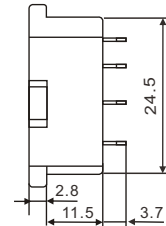

RELAY SOCKET

PTF38F Fit to JQX38 SERIES

PTF-14A Fit to LY4 SERIES

RELAY SOCKET

PT-080 Fit to LB1, LB2 SERIES

PY-080 Fit to LB2H SERIES

PY-140 Fit to LB4H SERIES

RELAY SOCKET

PTF-08A-A Fit to LB1, LB2 SERIES

PYF-08A-A Fit to LB2H SERIES

PYF-14A-A Fit to LB4H SERIES

RELAY SOCKET

PTF-08A-E Fit to LB1, LB2 SERIES

PYF-08A-E Fit to LB2H SERIES

PYF-14A-E Fit to LB4H SERIES

RS-D01 Fit to LD,LDN Series