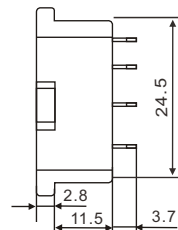

RELAY SOCKET

PTF38F Fit to JQX38 SERIES

PTF-14A Fit to LY4 SERIES

RELAY SOCKET

PT-080 Fit to LB1, LB2 SERIES

PY-080 Fit to LB2H SERIES

PY-140 Fit to LB4H SERIES

RELAY SOCKET

PTF-08A-A Fit to LB1, LB2 SERIES

PYF-08A-A Fit to LB2H SERIES

PYF-14A-A Fit to LB4H SERIES

RELAY SOCKET

PTF-08A-E Fit to LB1, LB2 SERIES

PYF-08A-E Fit to LB2H SERIES

PYF-14A-E Fit to LB4H SERIES

RS-D01 Fit to LD,LDN Series