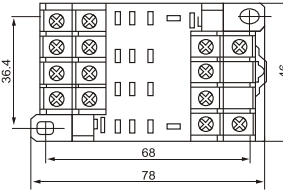

RELAY SOCKET

PTF38F Fit to JQX38 SERIES

PTF-14A Fit to LY4 SERIES

RELAY SOCKET

PT-080 Fit to LB1, LB2 SERIES

PY-080 Fit to LB2H SERIES

PY-140 Fit to LB4H SERIES

RELAY SOCKET

PTF-08A-A Fit to LB1, LB2 SERIES

PYF-08A-A Fit to LB2H SERIES

PYF-14A-A Fit to LB4H SERIES

RELAY SOCKET

PTF-08A-E Fit to LB1, LB2 SERIES

PYF-08A-E Fit to LB2H SERIES

PYF-14A-E Fit to LB4H SERIES

RS-D01 Fit to LD,LDN Series